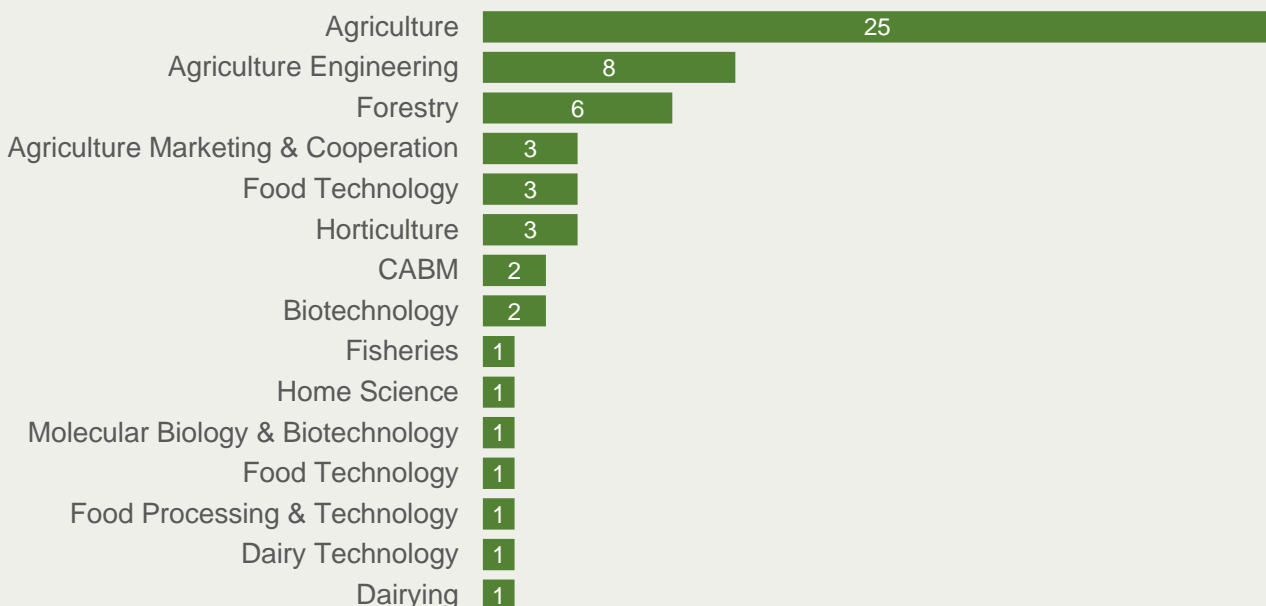

SUMMER INTERNSHIP PROFILE

PGDM(ABM) 2018-20

DEMOGRAPHIC CLASSIFICATION OF BATCH 2018-20

STREAM WISE CLASSIFICATION OF PGDM(ABM) 2018-20

PGDM(ABM) 2018-20

Total
59

Boys
39

Girls
20

States
14

Universities
24

Work
Experience
6

SECTOR WISE PLACEMENT STATISTICS

AGRI-INPUT

FMCG

CONSULTANCY

BFSI