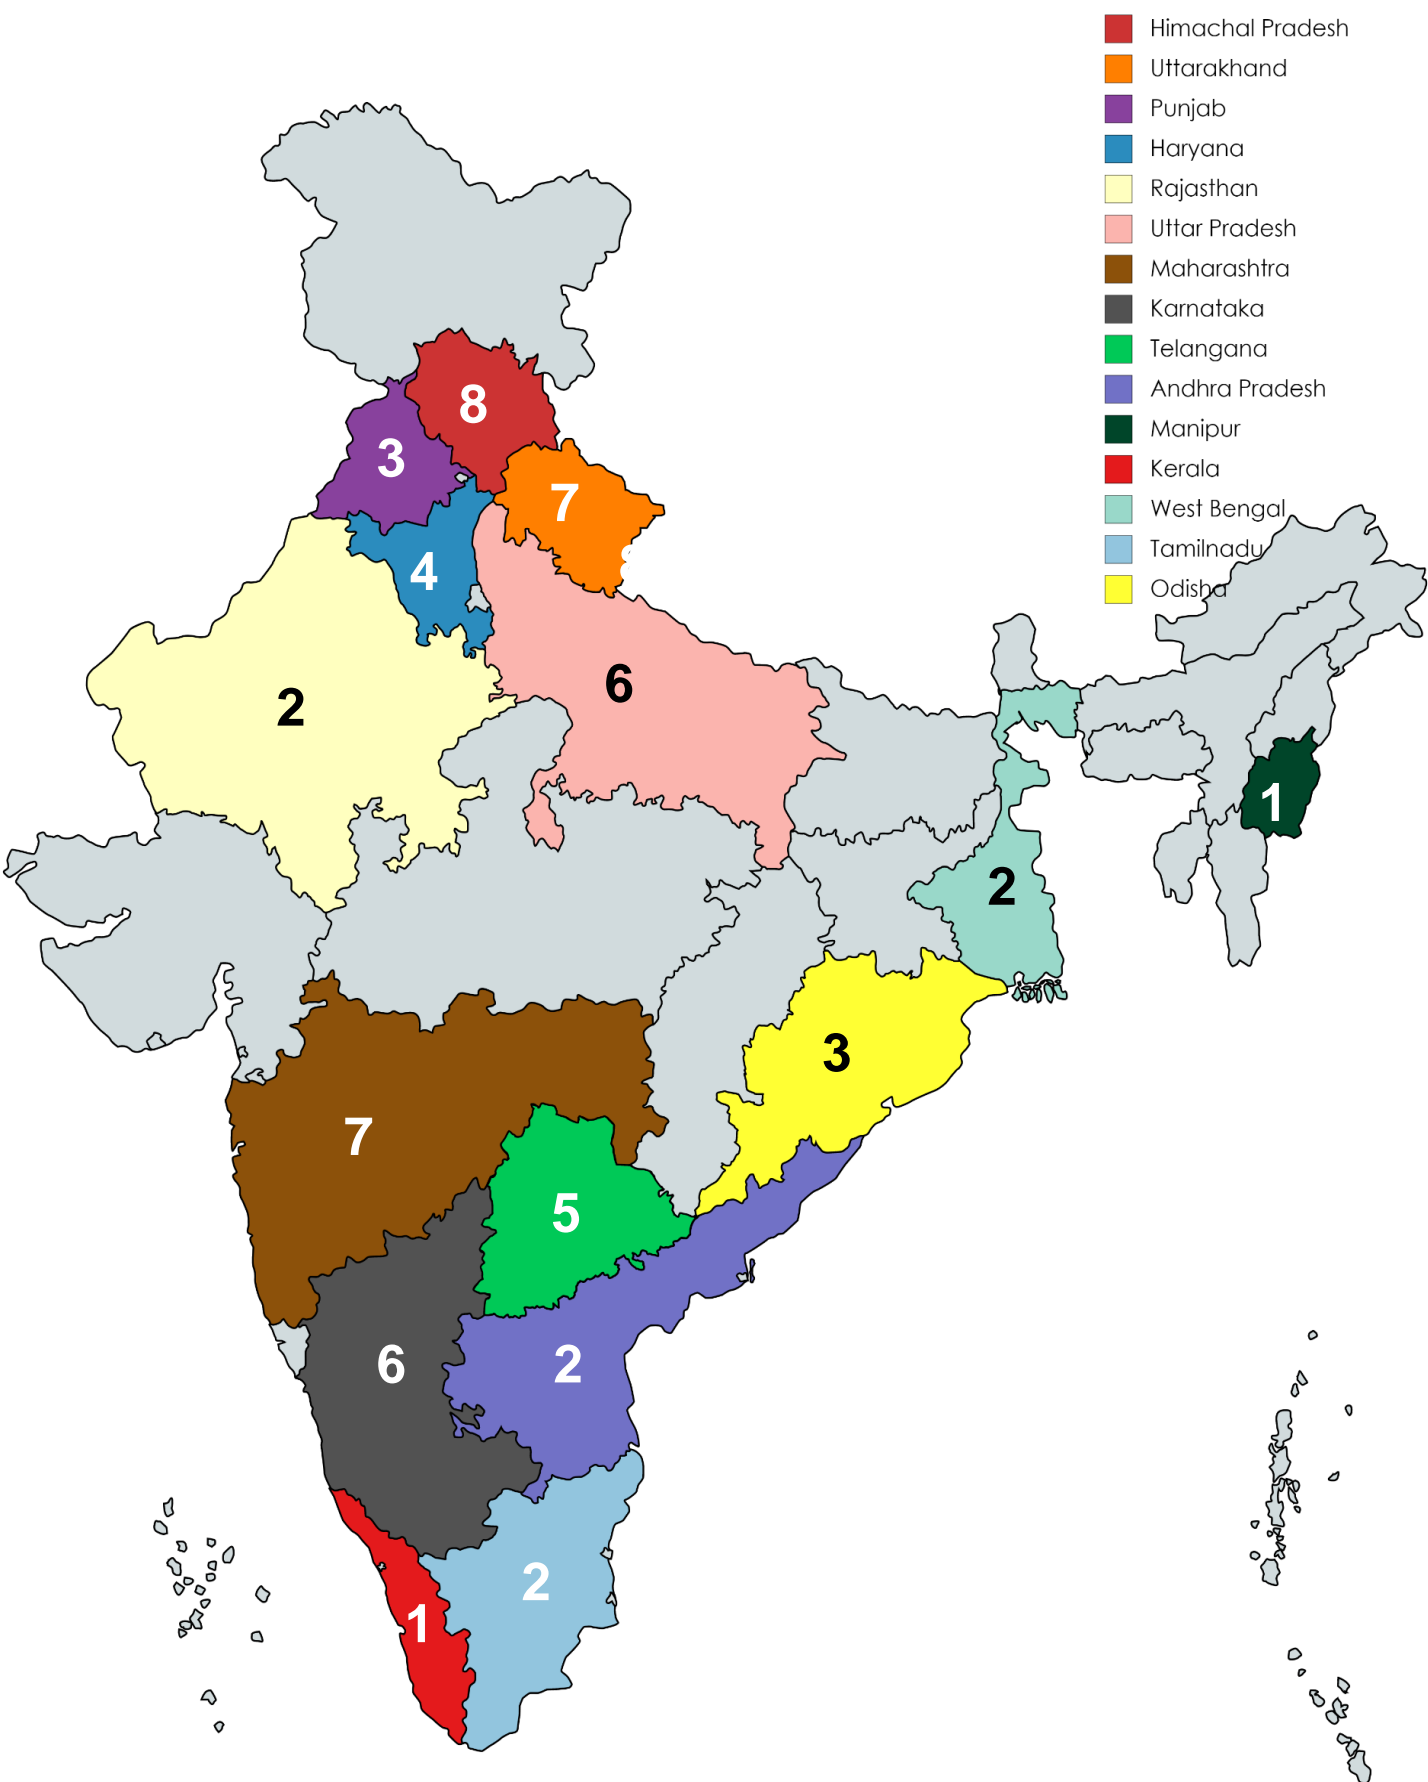

SUMMER INTERNSHIP PROFILE

PGDM(ABM) 2018-20

DEMOGRAPHIC CLASSIFICATION OF BATCH 2018-20

STREAM WISE CLASSIFICATION OF PGDM(ABM) 2018-20

PGDM(ABM) 2018-20

Total
59

Boys
39

Girls
20