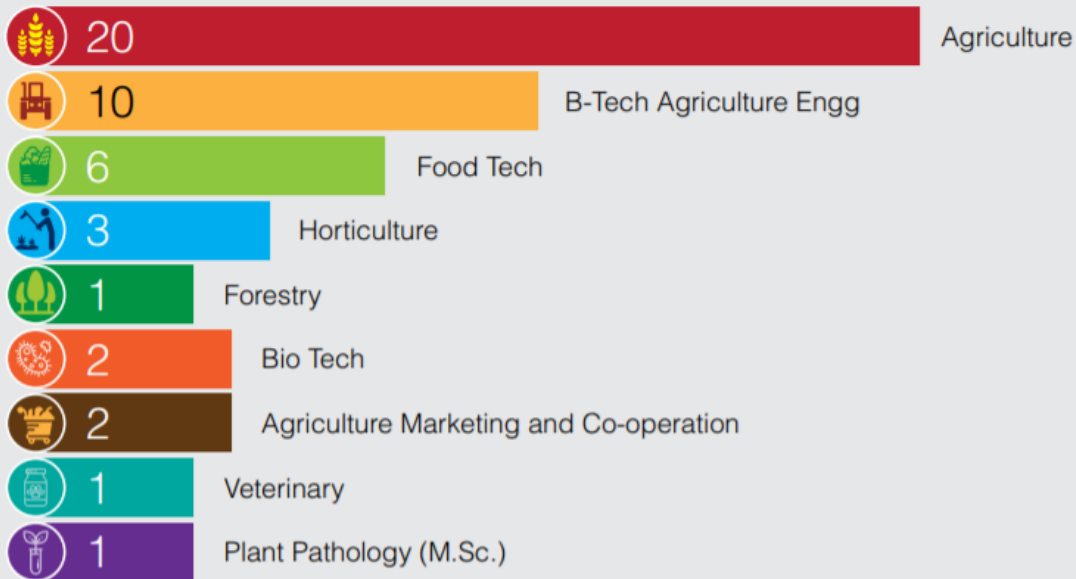

**CCS National Institute of Agricultural
Marketing, Jaipur**

**FINAL PLACEMENT REPORT (2017-18)
PGDM(ABM) 2016-18**

Streamwise Classification

PGDABM
2016-18

Male
23

Female
23

Universities
17

States
15

Sector Wise Companies Participated

Companies Participated (2017-18)

PPO's Offered

Meghmani Organics Limited

MASL

TNS

NCDEX

Aditya Tamta